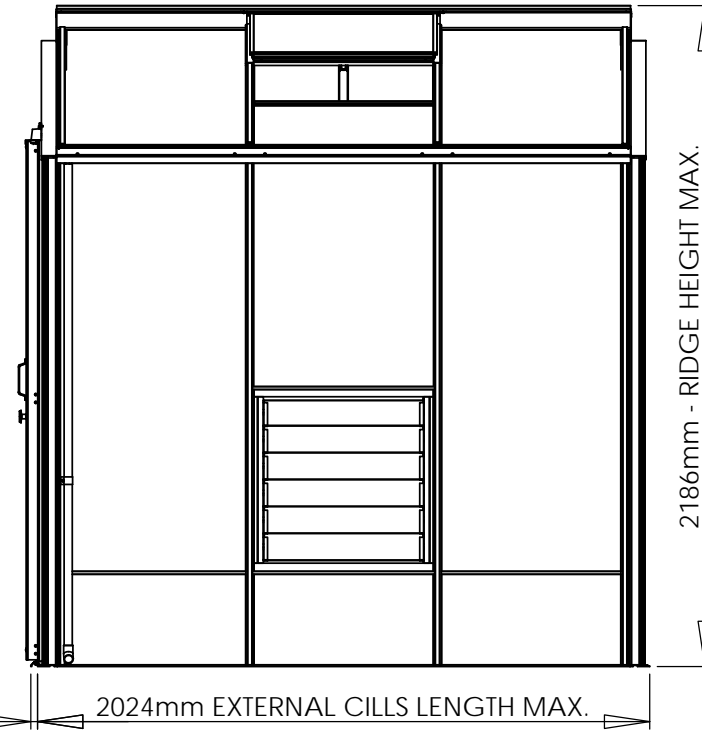

22mm
DOOR
RUNNER

0 1000mm

SCALE 1:25

5 X 6 REGATTA