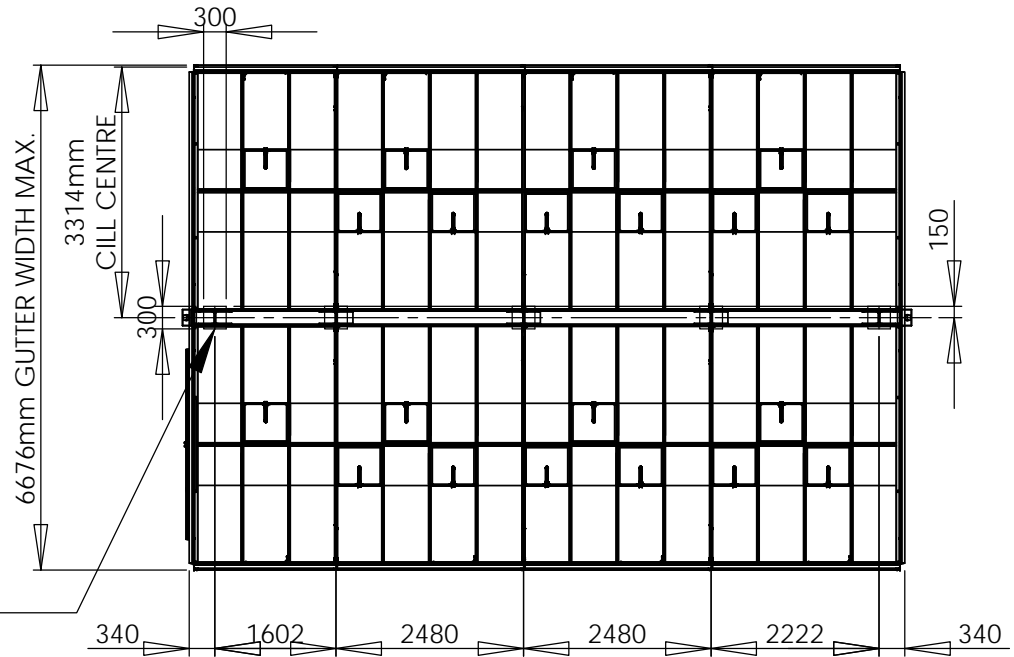

A

0 1000mm  
SCALE 1:100

21 X 30 REACH ROSETTE TWINS PAN