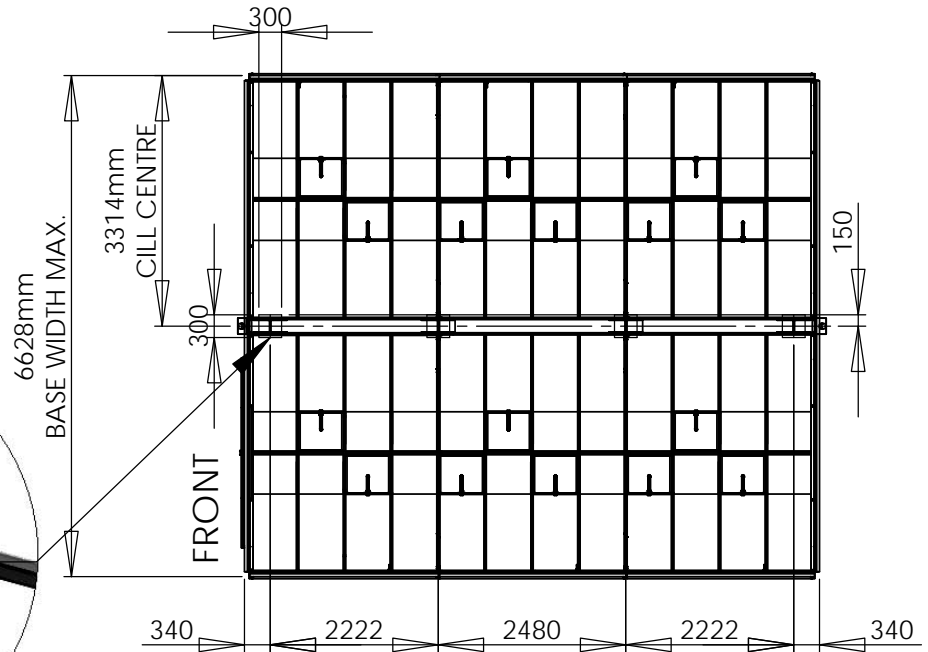

DETAIL A  
SCALE 1 : 5

21 X 24 REACH ROSETTE TWINSPAN

0 1000mm  
SCALE 1:100