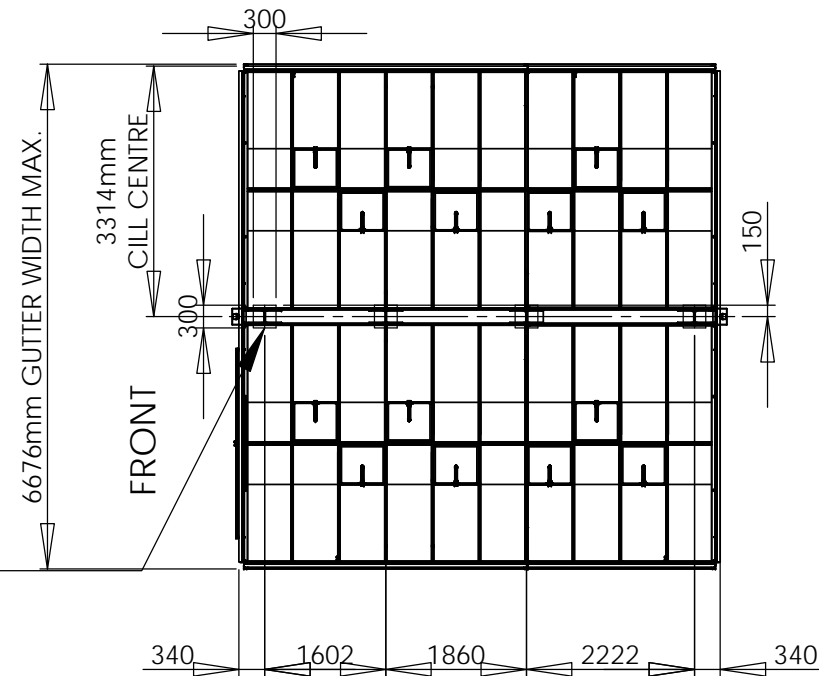

A

0 1000mm
SCALE 1:100

21 X 20 REACH ROSETTE TWINSPAN