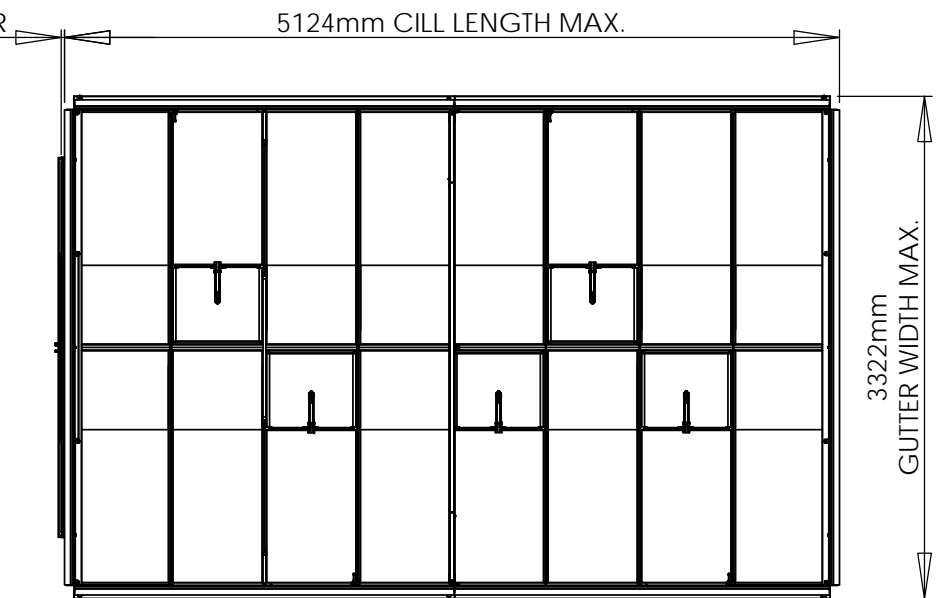

22mm
DOOR
RUNNER

0 1000mm
SCALE 1:50

10 X 16 REACH ROSETTE